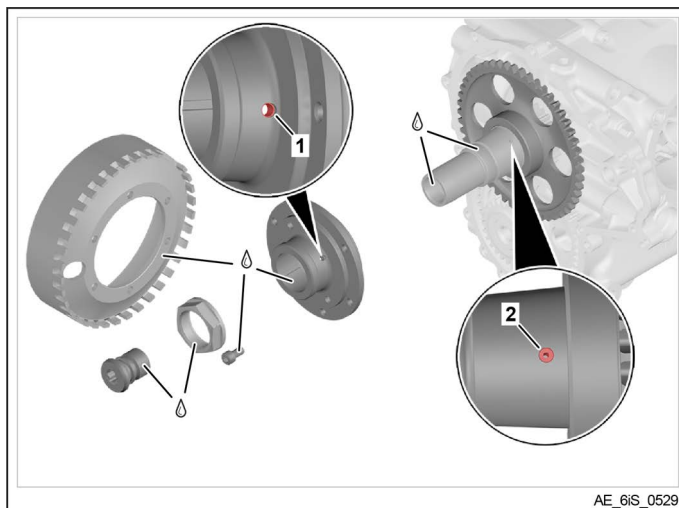

## ALERT SERVICE BULLETIN

- 1 Sprag clutch housing oil bore
- 2 Crankshaft oil spray nozzle

Fig. 10 (TYPICAL)

**Assembly:**

See Fig. 11 and 12

Step	Procedure
1	Assemble and install the sprag clutch assy. (1) and the magneto flywheel (2) along with a new oil spray nozzle part no. 456540 (3). See current Maintenance Manual Heavy (MMH) for the respective engine type, Chapter 74-20-00.