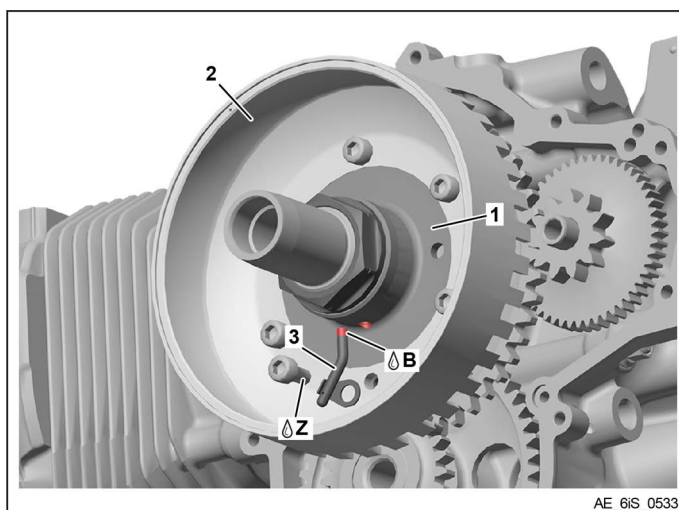

- 1 Sprag clutch assy.
- 2 Magneto flywheel
- 3 Oil spray nozzle

Fig. 11

**NOTICE**

Do not apply excessive amounts of LOCTITE to prevent oil spray nozzle from clogging. Clean bore with brake cleaning fluid before installation.